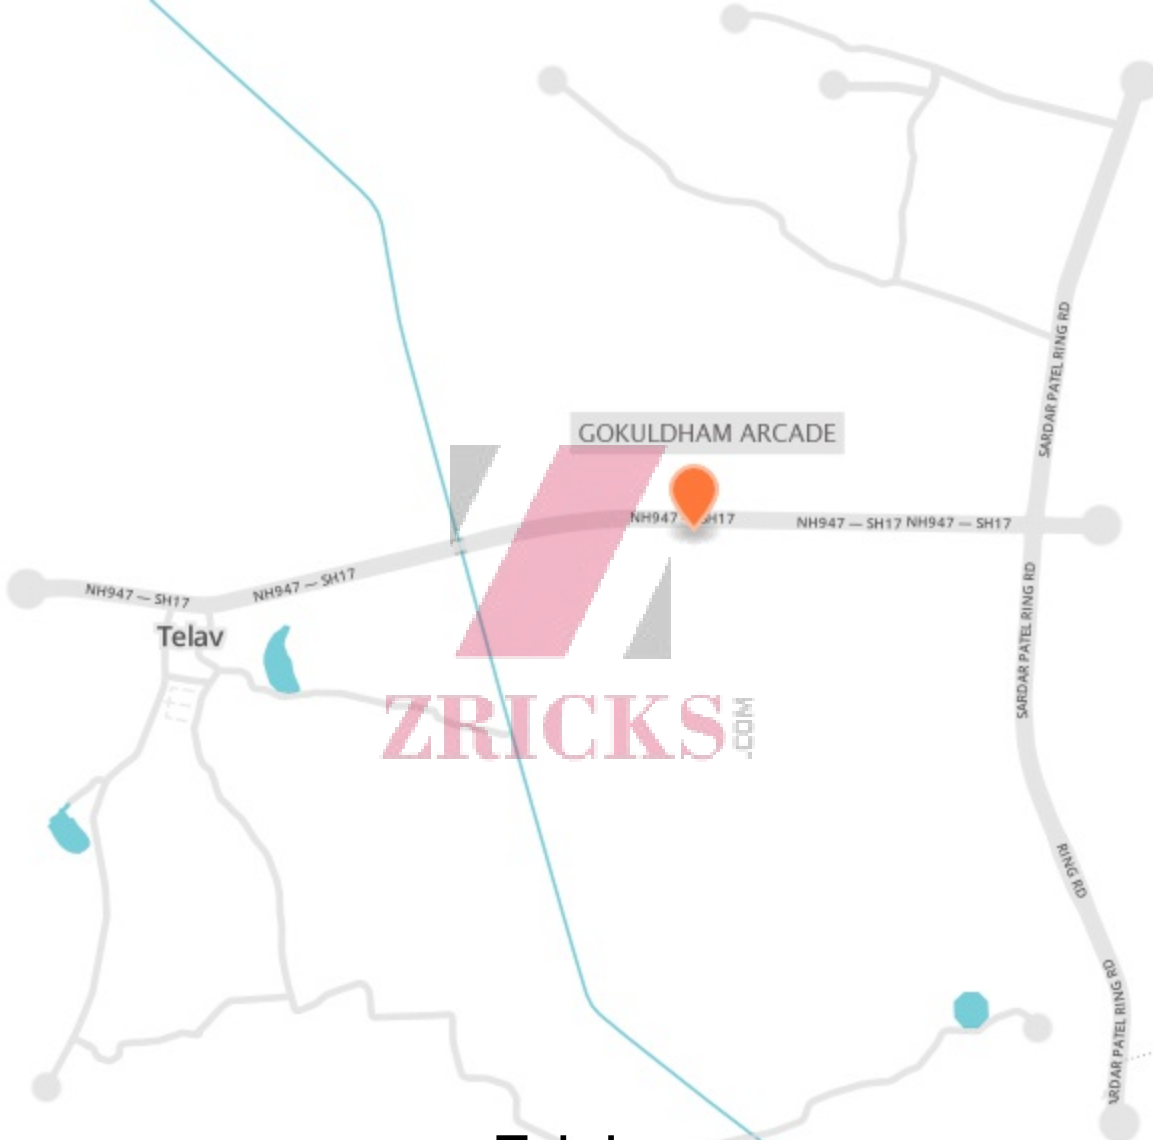

www.Zricks.com

30.00 MT WIDE ROAD

ENTRY FOR
GOKULDHAM

TO AHMEDABAD

12.00 MT WIDE SERVICE ROAD
HIGHWAY

TO VIRAMGAM

www.Zricks.com

ZRICKS .COM

www.Zricks.com

GOKULDHAM ARCADE

NH947 - SH17

NH947 - SH17 NH947 - SH17

NH947 - SH17

NH947 - SH17

Telav

ZRICKS.COM