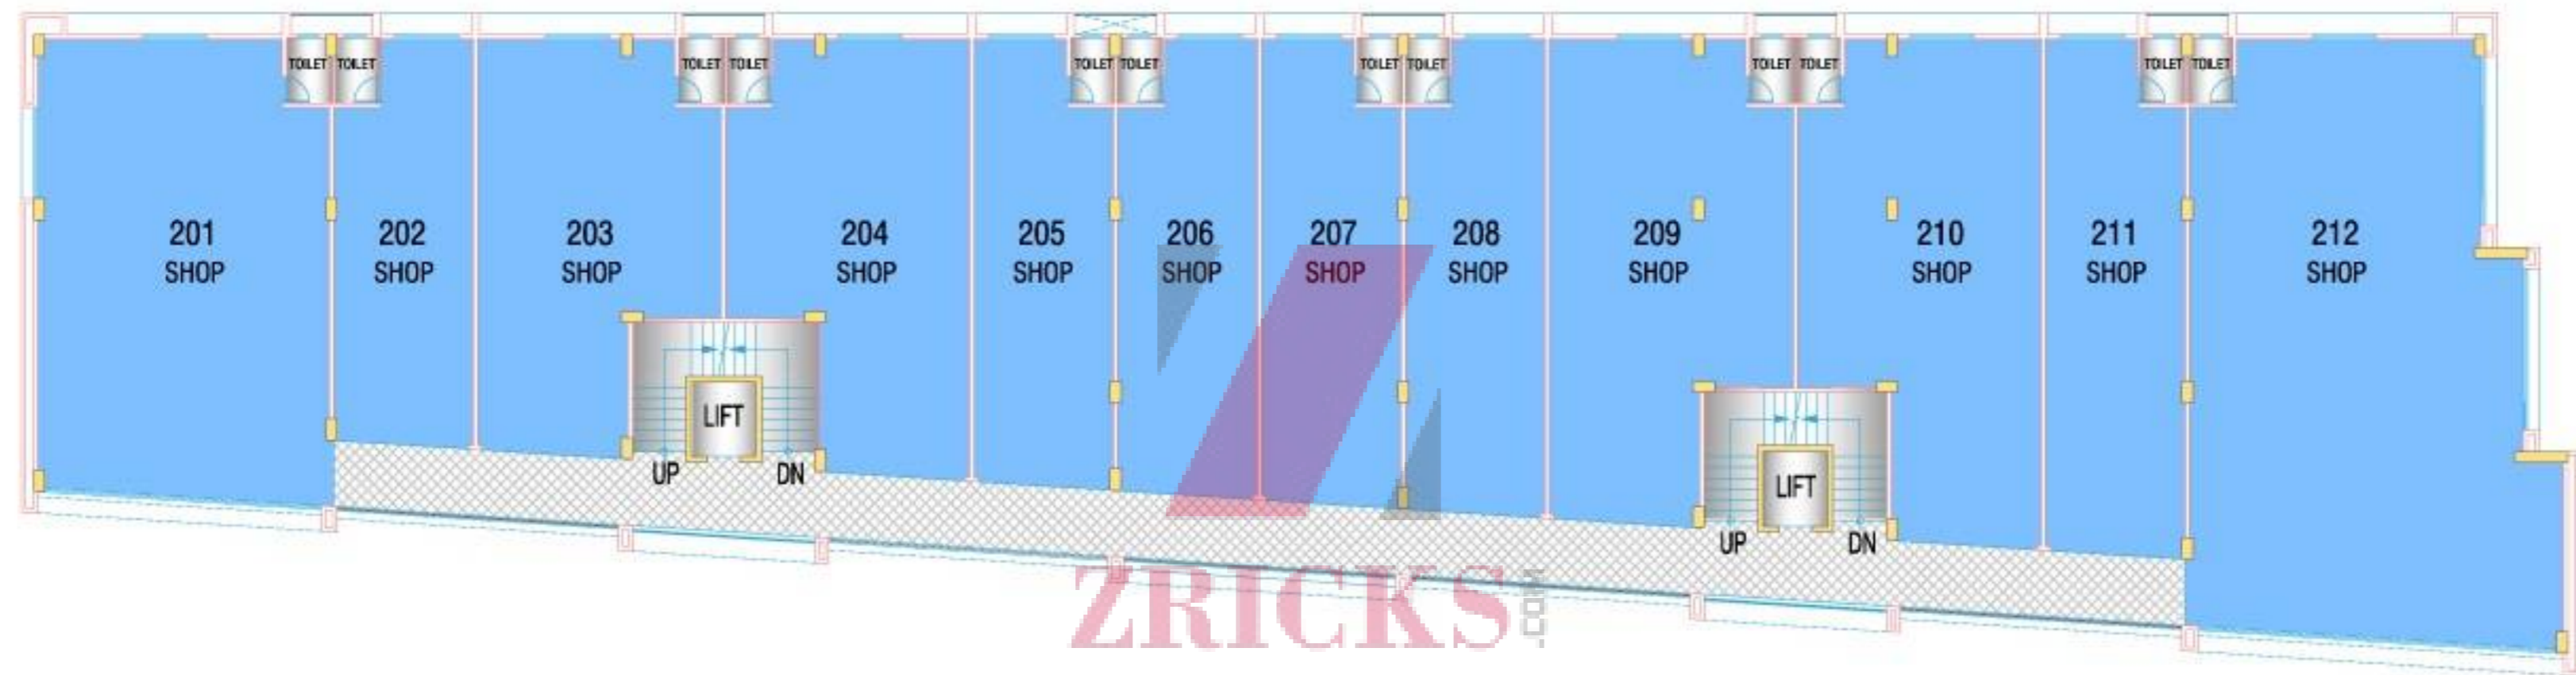

www.Zricks.com

30.00 MT WIDE ROAD

ENTRY FOR
GOKULDHAM

TO AHMEDABAD

12.00 MT WIDE SERVICE ROAD
HIGHWAY

TO VIRAMGAM

www.Zricks.com

ZRICKS .COM