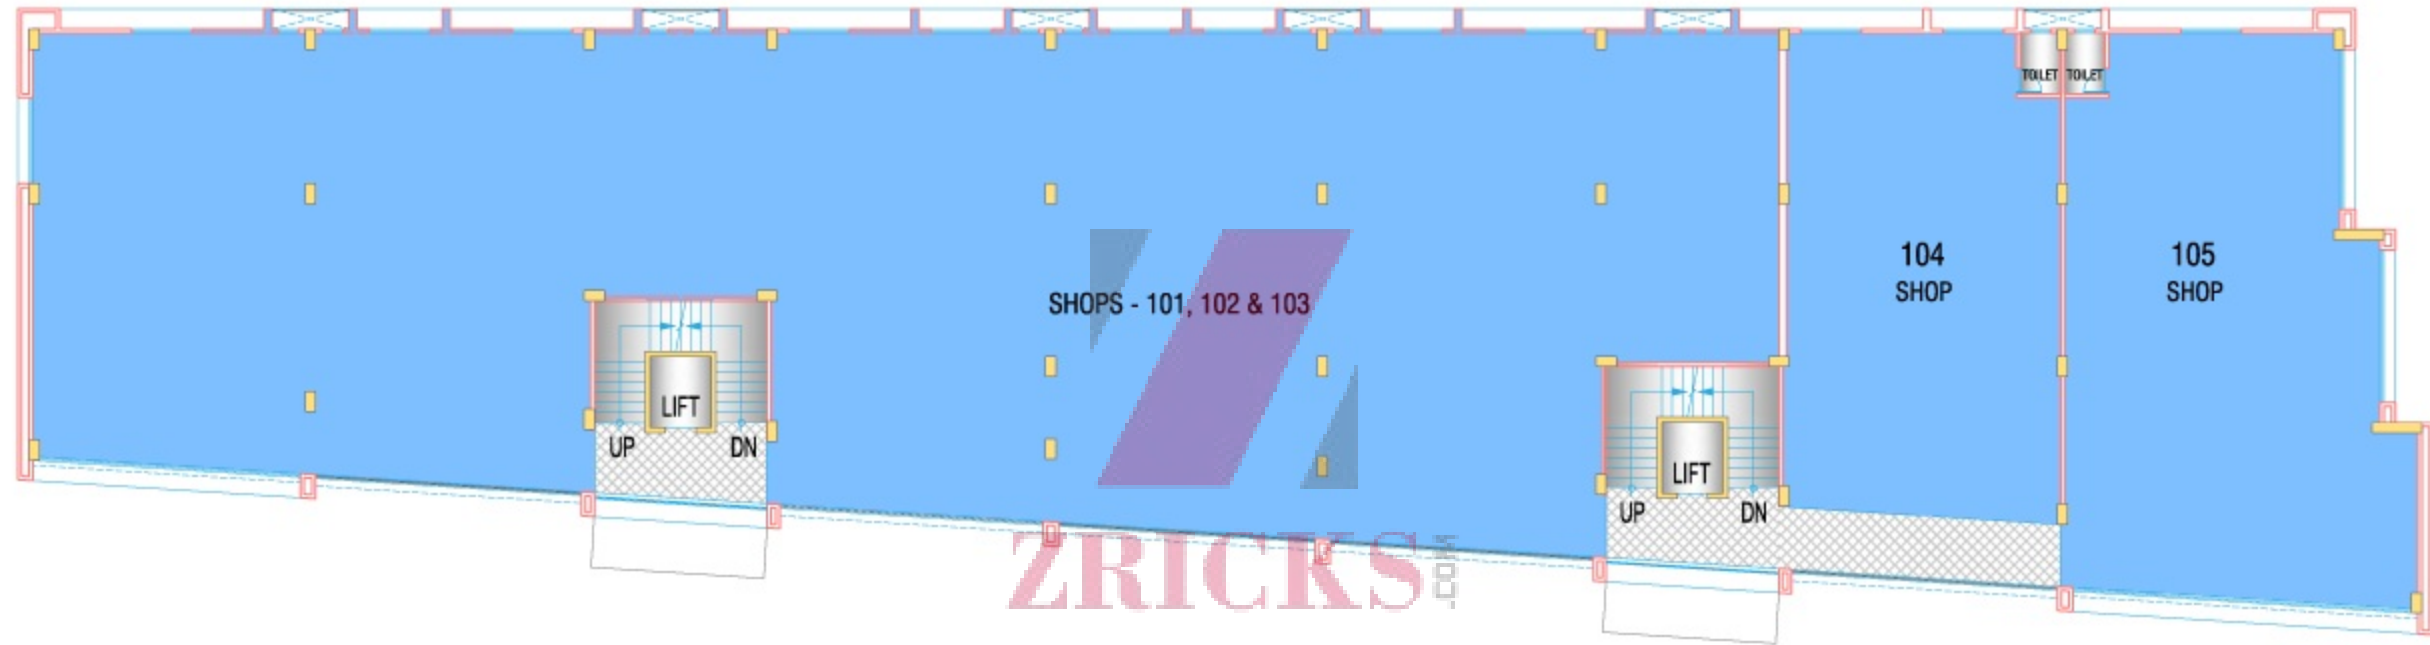

www.Zricks.com

30.00 MT WIDE ROAD

ENTRY FOR
GOKULDHAM

TO AHMEDABAD

12.00 MT WIDE SERVICE ROAD
HIGHWAY

TO VIRAMGAM

www.Zricks.com

ZRICKS .COM